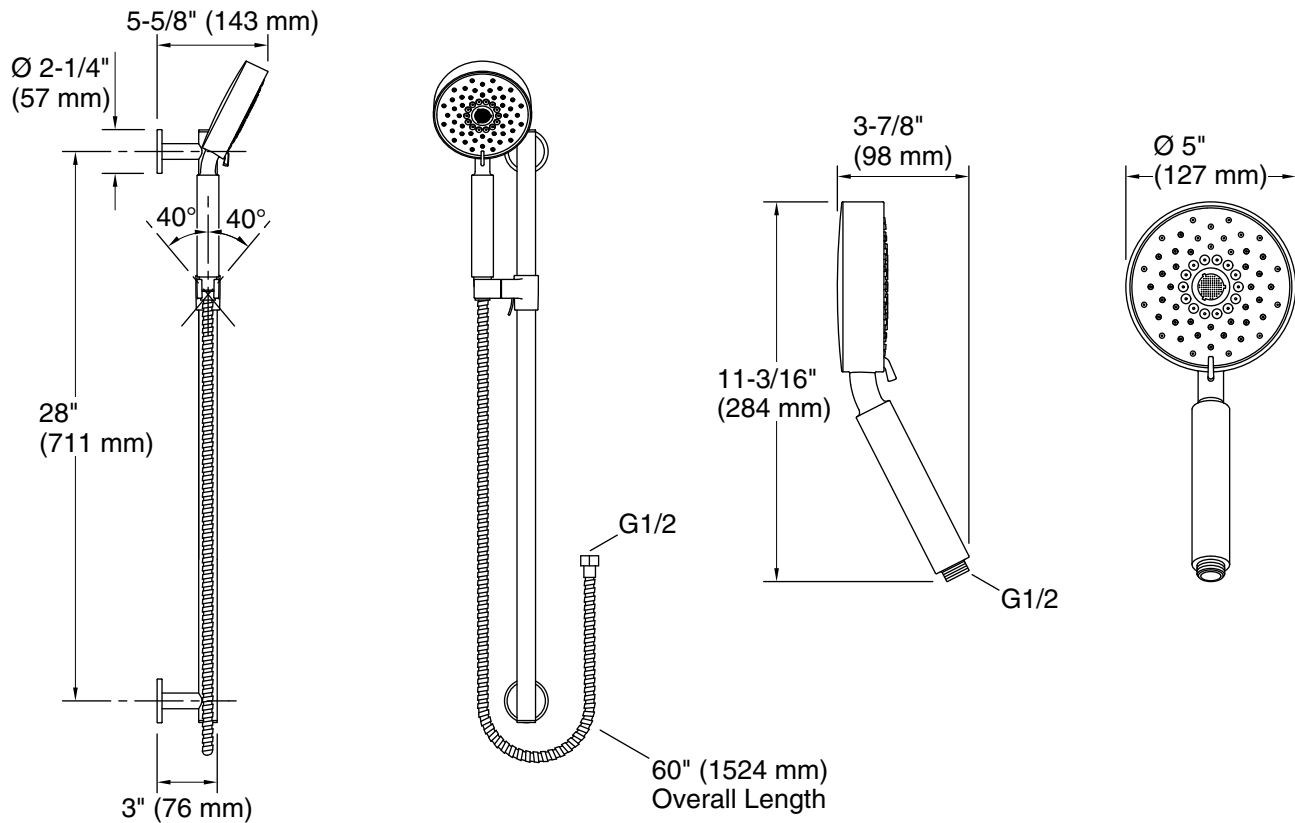

Features

- Includes Purist® 1.75-gpm multifunction handshower, 60" metal hose, 30" slidebar and contemporary slidebar trim.
- Multifunction showerhead and handshower each have advanced spray engines to provide three experiences: full coverage, pulsating massage, and silk spray.
- Full coverage spray produces an encompassing spray ideal for everyday use.
- Pulsating massage spray targets sore muscles to ease away aches and pains.
- Silk spray releases a dense, luxurious spray ideal for rinsing.
- Thumb tab allows for a smooth transition between sprays.
- Combination of balance, weight, grip, and angle makes this handshower comfortable and easy to use.
- MasterClean™ sprayface features an easy-to-clean surface that withstands mineral buildup.
- 1.75 gpm (6.6 lpm) flow rate.
- 30" slidebar features adjustable mounting brackets for installation flexibility.
- Coordinates with Purist®, Stillness®, and Composed® faucets and accessories.
- Features a nonpositive shutoff: water-saving pause mode to temporarily reduce water flow.

Technical Information

All product dimensions are nominal.

Handshower:

Rated maximum flow: 1.75 gal/min (6.6 l/min)
Pressure: 45 psi (3.1 bar)

Notes

Install this product according to the installation instructions.